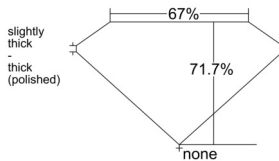

GIA®

FACSIMILE

GIA REPORT 2544516344

Verify this report at GIA.edu

GIA NATURAL DIAMOND DOSSIER®

January 27, 2026
GIA Report Number 2544516344
Shape and Cutting Style ..... Square Modified Brilliant
Measurements ..... 5.28 x 5.18 x 3.71 mm

GRADING RESULTS

Carat Weight ..... 0.90 carat
Color Grade ..... G
Clarity Grade SI2

ADDITIONAL GRADING INFORMATION

Polish ..... Excellent
Symmetry ..... Very Good
Fluorescence ..... None
Clarity Characteristics ..... Crystal, Cloud
Inscription(s): GIA 2544516344

PROPORTIONS

Profile not to actual proportions

GRADING SCALES

GIA COLOR SCALE		GIA CLARITY SCALE			
COLORLESS	D	VERY VERY SLIGHTLY INCLUDED	FLAWLESS		
	E		INTERNALLY FLAWLESS		
	F	VERY SLIGHTLY INCLUDED	VVS₁		
	G		VVS₂		
	H		VS₁		
	NEAR COLORLESS	I	SLIGHTLY INCLUDED	VS₂	
		J		SI₁	
		FAINT	K	INCLUDED	SI₂
			L		I₁
			M		I₂
VERT LIGHT	N	LIGHT	I₃		
	O				
	P				
	Q				
	R