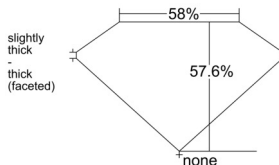

GIA®

FACSIMILE

GIA REPORT XXXXX98178

Verify this report at GIA.edu

GIA NATURAL DIAMOND DOSSIER®

January 23, 2026
GIA Report Number XXXXX98178
Shape and Cutting Style ..... Heart Brilliant
Measurements ..... 4.90 x 5.57 x 3.21 mm

GRADING RESULTS

Carat Weight ..... 0.52 carat
Color Grade ..... H
Clarity Grade VS1

ADDITIONAL GRADING INFORMATION

Polish ..... Excellent
Symmetry ..... Very Good
Fluorescence ..... None
Clarity Characteristics ..... Crystal, Cloud, Pinpoint
Inscription(s): GIA XXXXX98178

PROPORTIONS

Profile not to actual proportions

GRADING SCALES

GIA COLOR SCALE		GIA CLARITY SCALE			
COLORLESS	D	VERY VERY SLIGHTLY INCLUDED	FLAWLESS		
	E		INTERNALLY FLAWLESS		
	F	VERY SLIGHTLY INCLUDED	VVS₁		
	G		VVS₂		
	H		VS₁		
	NEAR COLORLESS	I	SLIGHTLY INCLUDED	VS₂	
		J		SI₁	
		FAINT	K	INCLUDED	SI₂
			L		I₁
			M		I₂
VERT LIGHT	N	Z	I₃		
	O				
	P				
	Q				
	R				
LIGHT	S				
	T				
	U				
	V				
	W				
X					
Y					
Z