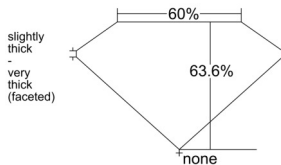

GIA®

FACSIMILE

GIA REPORT 2544477488

Verify this report at GIA.edu

GIA NATURAL DIAMOND DOSSIER®

January 20, 2026
GIA Report Number 2544477488
Shape and Cutting Style ..... Pear Brilliant
Measurements ..... 7.66 x 4.88 x 3.10 mm

GRADING RESULTS

Carat Weight ..... 0.70 carat
Color Grade ..... F
Clarity Grade VVS1

ADDITIONAL GRADING INFORMATION

Polish ..... Excellent
Symmetry ..... Very Good
Fluorescence ..... Faint
Clarity Characteristics ..... Pinpoint
Inscription(s): GIA 2544477488

PROPORTIONS

Profile not to actual proportions

GRADING SCALES

GIA COLOR SCALE		GIA CLARITY SCALE			
COLORLESS	D	VERY SLIGHTLY INCLUDED	FLAWLESS		
	E		INTERNALLY FLAWLESS		
	F	INCLUDED	VVS₁		
	G		VVS₂		
	H		VS₁		
	NEAR COLORLESS	I	VERY SLIGHTLY INCLUDED	VS₂	
		J		SI₁	
		FAINT	K	INCLUDED	SI₂
			L		I₁
			M		I₂
VERT LIGHT	N	INCLUDED	I₃		
	O				
	P				
	Q				
	R				
	S				
	T				
LIGHT	U				
	V				
	W				
	X				
Y					
Z