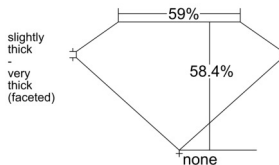

GIA®

FACSIMILE

GIA REPORT 2544475141

Verify this report at GIA.edu

GIA NATURAL DIAMOND DOSSIER®

January 20, 2026
GIA Report Number 2544475141
Shape and Cutting Style ..... Heart Brilliant
Measurements ..... 4.81 x 5.51 x 3.22 mm

GRADING RESULTS

Carat Weight ..... 0.50 carat
Color Grade ..... E
Clarity Grade VS1

ADDITIONAL GRADING INFORMATION

Polish ..... Excellent
Symmetry ..... Excellent
Fluorescence ..... Faint
Clarity Characteristics..... Crystal, Feather, Pinpoint, Needle
Inscription(s): GIA 2544475141

PROPORTIONS

Profile not to actual proportions

GRADING SCALES

GIA COLOR SCALE		GIA CLARITY SCALE			
COLORLESS	D	VERY VERY SLIGHTLY INCLUDED	FLAWLESS		
	E		INTERNALLY FLAWLESS		
	F	VERY SLIGHTLY INCLUDED	VS₁		
	G		VS₂		
	H		VS₁		
	NEAR COLORLESS	I	SLIGHTLY INCLUDED	VS₂	
		J		SI₁	
		FAINT	K	INCLUDED	SI₂
			L		I₁
			M		I₂
VERY LIGHT	N	LIGHT	I₃		
	O				
	P				
	Q				
	R