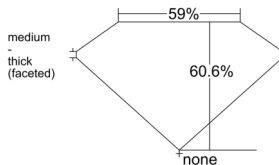

GIA®

FACSIMILE

GIA REPORT 2544474844

Verify this report at GIA.edu

GIA NATURAL DIAMOND DOSSIER®

January 20, 2026
GIA Report Number 2544474844
Shape and Cutting Style ..... Heart Brilliant
Measurements ..... 5.30 x 6.12 x 3.71 mm

GRADING RESULTS

Carat Weight ..... 0.71 carat
Color Grade ..... K
Clarity Grade VS2

ADDITIONAL GRADING INFORMATION

Polish ..... Excellent
Symmetry ..... Very Good
Fluorescence ..... None
Clarity Characteristics ..... Crystal
Inscription(s): GIA 2544474844

PROPORTIONS

Profile not to actual proportions

GRADING SCALES

GIA COLOR SCALE		GIA CLARITY SCALE	
COLORLESS	D	VERY VERY SLIGHTLY INCLUDED	FLAWLESS
	E		INTERNALLY FLAWLESS
	F		VVS₁
	G		VVS₂
	H		VS₁
	I		VS₂
	J		SI₁
	K		SI₂
	L		I₁
	M		I₂
NEAR COLORLESS	N	SLIGHTLY INCLUDED	I₃
	O		
	P		
	Q		
FAINT	R		
	S		
	T		
	U		
VERT LIGHT	V		
	W		
	X		
	Y		
LIGHT	Z