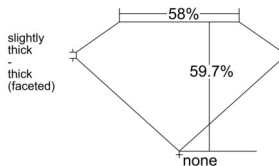

GIA®

FACSIMILE

GIA REPORT 2544427275

Verify this report at GIA.edu

GIA NATURAL DIAMOND DOSSIER®

January 13, 2026
GIA Report Number 2544427275
Shape and Cutting Style ..... Heart Brilliant
Measurements ..... 5.31 x 6.16 x 3.68 mm

GRADING RESULTS

Carat Weight ..... 0.70 carat
Color Grade ..... D
Clarity Grade VS2

ADDITIONAL GRADING INFORMATION

Polish ..... Excellent
Symmetry ..... Excellent
Fluorescence ..... None
Clarity Characteristics ..... Crystal, Feather
Inscription(s): GIA 2544427275

PROPORTIONS

Profile not to actual proportions

GRADING SCALES

GIA COLOR SCALE		GIA CLARITY SCALE	
COLORLESS	D	VERY VERY SLIGHTLY INCLUDED	FLAWLESS
	E		INTERNALLY FLAWLESS
	F		VVS₁
	G		VVS₂
	H		VS₁
	I		VS₂
	J		SI₁
	K		SI₂
	L		I₁
	M		I₂
NEAR COLORLESS	N	SLIGHTLY INCLUDED	I₃
	O		
	P		
	Q		
FAINT	R		
	S		
	T		
	U		
VERT LIGHT	V		
	W		
	X		
	Y		
LIGHT	Z