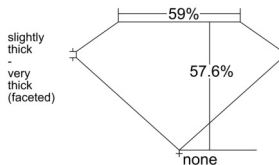

GIA®

FACSIMILE

GIA REPORT 2544408353

Verify this report at GIA.edu

GIA NATURAL DIAMOND DOSSIER®

January 09, 2026
GIA Report Number 2544408353
Shape and Cutting Style ..... Heart Brilliant
Measurements ..... 5.07 x 5.95 x 3.43 mm

GRADING RESULTS

Carat Weight ..... 0.61 carat
Color Grade L
Clarity Grade VVS2

ADDITIONAL GRADING INFORMATION

Polish ..... Excellent
Symmetry ..... Excellent
Fluorescence ..... None
Clarity Characteristics ..... Pinpoint, Feather
Inscription(s): GIA 2544408353

PROPORTIONS

Profile not to actual proportions

GRADING SCALES

GIA COLOR SCALE		GIA CLARITY SCALE			
COLORLESS	D	VERY VERY SLIGHTLY INCLUDED	FLAWLESS		
	E		INTERNALLY FLAWLESS		
	F	VERY SLIGHTLY INCLUDED	VVS₁		
	G		VVS₂		
	H		VS₁		
	NEAR COLORLESS	I	SLIGHTLY INCLUDED	VS₂	
		J		SI₁	
		FAINT	K	INCLUDED	SI₂
			L		I₁
			M		I₂
VERT LIGHT			N	INCLUDED	I₃
			O		
			P		
	Q				
LIGHT	R				
	S				
	T				
	U				
	V				
	Z