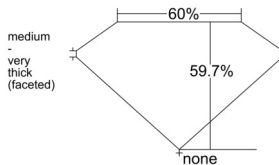

GIA®

FACSIMILE

GIA REPORT 2544408211

Verify this report at GIA.edu

GIA NATURAL DIAMOND DOSSIER®

January 09, 2026
GIA Report Number 2544408211
Shape and Cutting Style ..... Heart Brilliant
Measurements ..... 5.23 x 6.15 x 3.67 mm

GRADING RESULTS

Carat Weight ..... 0.70 carat
Color Grade ..... J
Clarity Grade VS1

ADDITIONAL GRADING INFORMATION

Polish ..... Excellent
Symmetry ..... Excellent
Fluorescence ..... None
Clarity Characteristics..... Crystal, Feather, Needle, Pinpoint
Inscription(s): GIA 2544408211

PROPORTIONS

Profile not to actual proportions

GRADING SCALES

GIA COLOR SCALE		GIA CLARITY SCALE			
COLORLESS	D	VERY VERY SLIGHTLY INCLUDED	FLAWLESS		
	E		INTERNALLY FLAWLESS		
	F	VERY SLIGHTLY INCLUDED	VVS₁		
	G		VVS₂		
	H		VS₁		
	NEAR COLORLESS	I	SLIGHTLY INCLUDED	VS₂	
		J		SI₁	
		FAINT	K	INCLUDED	SI₂
			L		I₁
			M		I₂
VERT LIGHT	N	LIGHT	I₃		
	O				
	P				
	Q				
	R