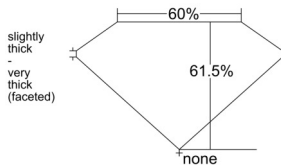

GIA®

FACSIMILE

GIA REPORT 2544398794

Verify this report at GIA.edu

GIA NATURAL DIAMOND DOSSIER®

January 07, 2026
GIA Report Number 2544398794
Shape and Cutting Style ..... Heart Brilliant
Measurements ..... 4.86 x 5.55 x 3.41 mm

GRADING RESULTS

Carat Weight ..... 0.52 carat
Color Grade ..... J
Clarity Grade VVS1

ADDITIONAL GRADING INFORMATION

Polish ..... Excellent
Symmetry ..... Excellent
Fluorescence ..... Medium Blue
Clarity Characteristics ..... Pinpoint, Feather
Inscription(s): GIA 2544398794

PROPORTIONS

Profile not to actual proportions

GRADING SCALES

GIA COLOR SCALE		GIA CLARITY SCALE			
COLORLESS	D	VERY SLIGHTLY INCLUDED	FLAWLESS		
	E		INTERNALLY FLAWLESS		
	F		VVS₁		
	G		VVS₂		
	NEAR COLORLESS	H	VERY SLIGHTLY INCLUDED	VS₁	
		I		VS₂	
		FAINT	J	SLIGHTLY INCLUDED	I₁
			K		I₂
	L		I₃		
	VERT LIGHT		M	INCLUDED	
N					
O					
P					
Q					
R					
LIGHT	S				
	T				
	U				
	V				
	W				
	Z