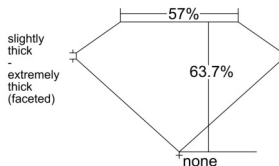

GIA®

FACSIMILE

GIA REPORT 2544397815

Verify this report at GIA.edu

GIA NATURAL DIAMOND DOSSIER®

January 09, 2026
GIA Report Number 2544397815
Shape and Cutting Style ..... Heart Brilliant
Measurements ..... 5.09 x 6.07 x 3.87 mm

GRADING RESULTS

Carat Weight ..... 0.72 carat
Color Grade ..... J
Clarity Grade VS1

ADDITIONAL GRADING INFORMATION

Polish ..... Excellent
Symmetry ..... Excellent
Fluorescence ..... None
Clarity Characteristics ..... Crystal, Pinpoint
Inscription(s): GIA 2544397815

PROPORTIONS

Profile not to actual proportions

GRADING SCALES

GIA COLOR SCALE		GIA CLARITY SCALE			
COLORLESS	D	VERY VERY SLIGHTLY INCLUDED	FLAWLESS		
	E		INTERNALLY FLAWLESS		
	F	VERY SLIGHTLY INCLUDED	VS₁		
	G		VS₂		
	H		VS₁		
	NEAR COLORLESS	I	SLIGHTLY INCLUDED	VS₂	
		J		SI₁	
		FAINT	K	INCLUDED	SI₂
			L		I₁
			M		I₂
VERT LIGHT	N	INCLUDED	I₃		
	O				
	P				
	Q				
	R				
LIGHT	S				
	T				
	U				
	V				
	W				
	X				
	Y				
	Z