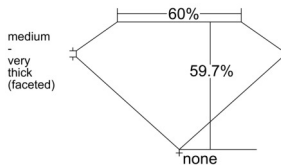

GIA®

FACSIMILE

GIA REPORT 2544397371

Verify this report at GIA.edu

GIA NATURAL DIAMOND DOSSIER®

January 08, 2026
GIA Report Number 2544397371
Shape and Cutting Style ..... Heart Brilliant
Measurements ..... 5.39 x 6.16 x 3.68 mm

GRADING RESULTS

Carat Weight ..... 0.71 carat
Color Grade ..... J
Clarity Grade VS2

ADDITIONAL GRADING INFORMATION

Polish ..... Excellent
Symmetry ..... Excellent
Fluorescence ..... None
Clarity Characteristics ..... Crystal
Inscription(s): GIA 2544397371

PROPORTIONS

Profile not to actual proportions

GRADING SCALES

GIA COLOR SCALE		GIA CLARITY SCALE			
COLORLESS	D	VERY VERY SLIGHTLY INCLUDED	FLAWLESS		
	E		INTERNALLY FLAWLESS		
	F		VVS₁		
	NEAR COLORLESS	G	VERY SLIGHTLY INCLUDED	VVS₂	
		H		VS₁	
		FAINT	I	SLIGHTLY INCLUDED	VS₂
			J		SI₁
	K		SI₂		
	LIGHT		L	INCLUDED	I₁
			M		I₂
N			I₃		
O					
P					
Q					
R