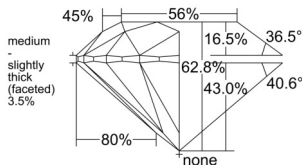

GIA®

FACSIMILE

GIA REPORT 2544380343

Verify this report at GIA.edu

GIA NATURAL DIAMOND DOSSIER®

January 06, 2026
GIA Report Number 2544380343
Shape and Cutting Style ..... Round Brilliant
Measurements ..... 6.28 - 6.31 x 3.95 mm

GRADING RESULTS

Carat Weight ..... 0.96 carat
Color Grade ..... E
Clarity Grade S11
Cut Grade ..... Excellent

ADDITIONAL GRADING INFORMATION

Polish ..... Excellent
Symmetry ..... Excellent
Fluorescence ..... Faint
Clarity Characteristics ..... Crystal
Inscription(s): GIA 2544380343

PROPORTIONS

GRADING SCALES

GIA COLOR SCALE

COLORESS	D
	E
	F
	G
	H
	I
	J
NEAR COLORESS	K
	L
FAIN	M
	N
	O
	P
VERY LIGHT	Q
	R
	S
	T
	U
	V
	W
	X
	Y
LIGHT	Z

GIA CLARITY SCALE

FLAWLESS	INTERNAL FLAWLESS	
		FLAWLESS
VERY VERY SLIGHTLY INCLUDED	VVS₁	
	VVS₂	
VERY SLIGHTLY INCLUDED	VS₁	
	VS₂	
SLIGHTLY INCLUDED	SI₁	
	SI₂	
INCLUDED	I₁	
	I₂	
	I₃	

GIA CUT SCALE

EXCELLENT
VERY GOOD
GOOD
FAIR
POOR