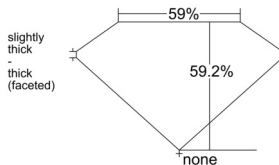

GIA®

FACSIMILE

GIA REPORT 2544369479

Verify this report at GIA.edu

GIA NATURAL DIAMOND DOSSIER®

January 05, 2026
GIA Report Number 2544369479
Shape and Cutting Style ..... Heart Brilliant
Measurements ..... 4.93 x 5.58 x 3.30 mm

GRADING RESULTS

Carat Weight ..... 0.51 carat
Color Grade ..... H
Clarity Grade VVS1

ADDITIONAL GRADING INFORMATION

Polish ..... Excellent
Symmetry ..... Excellent
Fluorescence ..... Faint
Clarity Characteristics ..... Pinpoint
Inscription(s): GIA 2544369479

PROPORTIONS

Profile not to actual proportions

GRADING SCALES

GIA COLOR SCALE		GIA CLARITY SCALE			
COLORLESS	D	VERY VERY SLIGHTLY INCLUDED	FLAWLESS		
	E		INTERNALLY FLAWLESS		
	F	VERY SLIGHTLY INCLUDED	VVS₁		
	G		VVS₂		
	H		VS₁		
	NEAR COLORLESS	I	SLIGHTLY INCLUDED	VS₂	
		J		SI₁	
		FAINT	K	INCLUDED	SI₂
			L		I₁
			M		I₂
VERT LIGHT	N	LIGHT	I₃		
	O				
	P				
	Q				
	R