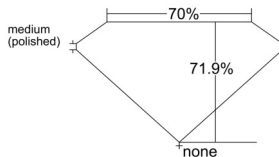

GIA®

FACSIMILE

GIA REPORT 2544367476

Verify this report at GIA.edu

GIA NATURAL DIAMOND DOSSIER®

January 05, 2026
GIA Report Number **2544367476**
Shape and Cutting Style ..... **Square Modified Brilliant**
Measurements ..... **4.46 x 4.40 x 3.16 mm**

GRADING RESULTS

Carat Weight ..... **0.51 carat**
Color Grade ..... **G**
Clarity Grade **VVS1**

ADDITIONAL GRADING INFORMATION

Polish ..... **Excellent**
Symmetry ..... **Very Good**
Fluorescence ..... **None**
Clarity Characteristics ..... **Cloud**
Inscription(s): **GIA 2544367476**

PROPORTIONS

Profile not to actual proportions

GRADING SCALES

GIA COLOR SCALE		GIA CLARITY SCALE			
COLORLESS	D	VERY VERY SLIGHTLY INCLUDED	FLAWLESS		
	E		INTERNALLY FLAWLESS		
	F	VERY SLIGHTLY INCLUDED	VVS₁		
	G		VVS₂		
	H		VS₁		
	NEAR COLORLESS	I	SLIGHTLY INCLUDED	VS₂	
		J		SI₁	
		FAINT	K	INCLUDED	SI₂
			L		I₁
			M		I₂
VERT LIGHT	N	LIGHT	I₃		
	O				
	P				
	Q				
	R				
	S				
	T