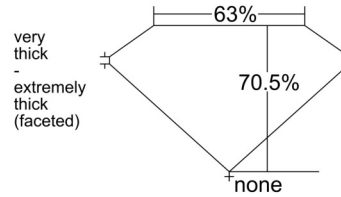

PROPORTIONS

Profile not to actual proportions