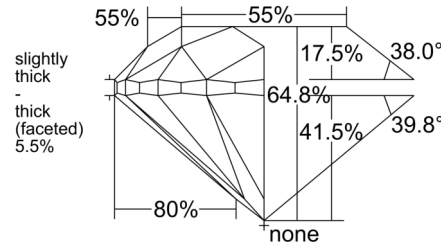

GIA NATURAL DIAMOND GRADING REPORT

January 01, 2026
 GIA Report Number 2544356999
 Shape and Cutting Style Round Brilliant
 Measurements 6.16 - 6.25 x 4.02 mm

GRADING RESULTS

Carat Weight 1.00 carat
 Color Grade I
 Clarity Grade VVS1
 Cut Grade Very Good

ADDITIONAL GRADING INFORMATION

Polish Excellent
 Symmetry Very Good
 Fluorescence None
 Inscription(s): GIA 2544356999

PROPORTIONS

Profile to actual proportions

CLARITY CHARACTERISTICS

KEY TO SYMBOLS*

- Pinpoint
- ∩ Indented Natural
- ∩ Feather

* Red symbols denote internal characteristics (inclusions). Green or black symbols denote external characteristics (blemishes). Diagram is an approximate representation of the diamond, and symbols shown indicate type, position, and approximate size of clarity characteristics. All clarity characteristics may not be shown. Details of finish are not shown.