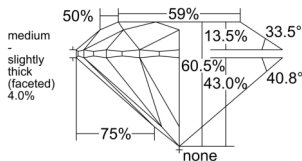

GIA®

FACSIMILE

GIA REPORT 2544324042

Verify this report at GIA.edu

GIA NATURAL DIAMOND DOSSIER®

December 26, 2025
GIA Report Number 2544324042
Shape and Cutting Style ..... Round Brilliant
Measurements ..... 5.30 - 5.32 x 3.21 mm

GRADING RESULTS

Carat Weight ..... 0.56 carat
Color Grade ..... H
Clarity Grade VS1
Cut Grade ..... Excellent

ADDITIONAL GRADING INFORMATION

Polish ..... Excellent
Symmetry ..... Excellent
Fluorescence ..... None
Clarity Characteristics ..... Cloud, Feather, Pinpoint
Inspection(s): GIA 2544324042

PROPORTIONS

Profile to actual proportions

GRADING SCALES

GIA COLOR SCALE	GIA CLARITY SCALE	GIA CUT SCALE	
D	FLAWLESS	EXCELLENT	
E	INTERNALLY FLAWLESS		
F		VVS₁	VERY GOOD
G	VVS₂		
H	VS₁	GOOD	
I	VS₂		
J	SI₁	FAIR	
K	SI₂		
L	I₁	POOR	
M			
N			
O	I₂		
P			
Q	I₃		
R			
S			
T			
U			
V			
W			
X			
Y			
Z