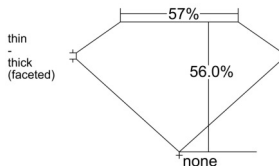

GIA®

FACSIMILE

GIA REPORT 2544279980

Verify this report at GIA.edu

GIA NATURAL DIAMOND DOSSIER®

December 19, 2025
GIA Report Number 2544279980
Shape and Cutting Style ..... Heart Brilliant
Measurements ..... 5.39 x 5.95 x 3.34 mm

GRADING RESULTS

Carat Weight ..... 0.60 carat
Color Grade ..... F
Clarity Grade VS2

ADDITIONAL GRADING INFORMATION

Polish ..... Excellent
Symmetry ..... Very Good
Fluorescence ..... None
Clarity Characteristics..... Crystal, Cloud, Feather
Inscription(s): GIA 2544279980

PROPORTIONS

Profile not to actual proportions

GRADING SCALES

GIA COLOR SCALE		GIA CLARITY SCALE			
COLORLESS	D	VERY VERY SLIGHTLY INCLUDED	FLAWLESS		
	E		INTERNALLY FLAWLESS		
	F		VVS₁		
	G		VVS₂		
	NEAR COLORLESS	H	VERY SLIGHTLY INCLUDED	VS₁	
		I		VS₂	
		FAINT	J	SLIGHTLY INCLUDED	SI₁
			K		SI₂
	L		I₁		
	VERT LIGHT		M	INCLUDED	I₂
N			I₃		
O					
P					
LIGHT	Q				
	R				
	S				
	T				
	U				
	Z