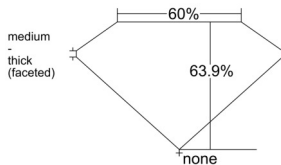

GIA®

FACSIMILE

GIA REPORT 2544273415

Verify this report at GIA.edu

GIA NATURAL DIAMOND DOSSIER®

December 19, 2025
GIA Report Number 2544273415
Shape and Cutting Style ..... Oval Brilliant
Measurements ..... 6.27 x 4.47 x 2.85 mm

GRADING RESULTS

Carat Weight ..... 0.50 carat
Color Grade ..... F
Clarity Grade VS1

ADDITIONAL GRADING INFORMATION

Polish ..... Very Good
Symmetry ..... Very Good
Fluorescence ..... None
Clarity Characteristics.... Crystal, Indented Natural, Needle, Cloud
Inscription(s): GIA 2544273415

PROPORTIONS

Profile not to actual proportions

GRADING SCALES

GIA COLOR SCALE		GIA CLARITY SCALE			
COLORLESS	D	VERY VERY SLIGHTLY INCLUDED	FLAWLESS		
	E		INTERNALLY FLAWLESS		
	F	VERY SLIGHTLY INCLUDED	VVS₁		
	G		VVS₂		
	H		VS₁		
	NEAR COLORLESS	I	SLIGHTLY INCLUDED	VS₂	
		J		SI₁	
		FAINT	K	INCLUDED	SI₂
			L		I₁
			M		I₂
VERT LIGHT	N	INCLUDED	I₃		
	O				
	P				
	Q				
	R				
LIGHT	S				
	T				
	U				
	V				
	W				
	X				
	Y				
	Z