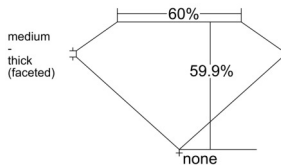

GIA®

FACSIMILE

GIA REPORT 2544264688

Verify this report at GIA.edu

GIA NATURAL DIAMOND DOSSIER®

December 19, 2025
GIA Report Number **2544264688**
Shape and Cutting Style ..... **Heart Brilliant**
Measurements ..... **5.86 x 6.94 x 4.15 mm**

GRADING RESULTS

Carat Weight ..... **0.91 carat**
Color Grade ..... **I**
Clarity Grade **VVS1**

ADDITIONAL GRADING INFORMATION

Polish ..... **Excellent**
Symmetry ..... **Very Good**
Fluorescence ..... **Faint**
Clarity Characteristics..... **Needle, Pinpoint, Feather**
Inscription(s): **GIA 2544264688**

PROPORTIONS

Profile not to actual proportions

GRADING SCALES

GIA COLOR SCALE		GIA CLARITY SCALE			
COLORLESS	D	VERY VERY SLIGHTLY INCLUDED	FLAWLESS		
	E		INTERNALLY FLAWLESS		
	F	VERY SLIGHTLY INCLUDED	VVS₁		
	G		VVS₂		
	H		VS₁		
	NEAR COLORLESS	I	SLIGHTLY INCLUDED	VS₂	
		J		SI₁	
		FAINT	K	INCLUDED	SI₂
			L		I₁
			M		I₂
VERTICALLY LIGHT	N	LIGHT	I₃		
	O				
	P				
	Q				
	R