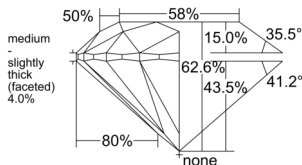

GIA®

FACSIMILE

GIA REPORT 2544253844

Verify this report at GIA.edu

GIA NATURAL DIAMOND DOSSIER®

December 17, 2025
GIA Report Number 2544253844
Shape and Cutting Style ..... Round Brilliant
Measurements ..... 4.56 - 4.58 x 2.86 mm

GRADING RESULTS

Carat Weight ..... 0.37 carat
Color Grade ..... F
Clarity Grade VVS1
Cut Grade ..... Excellent

ADDITIONAL GRADING INFORMATION

Polish ..... Excellent
Symmetry ..... Excellent
Fluorescence ..... None
Clarity Characteristics ..... Pinpoint, Internal Graining
Inspection(s): GIA 2544253844

PROPORTIONS

GRADING SCALES

GIA COLOR SCALE

COLORLESS	D
	E
	F
	G
	H
	I
	J
NEAR COLORLESS	K
	L
FAIN	M
	N
	O
	P
VERY LIGHT	Q
	R
	S
	T
	U
	V
	W
	X
	Y
LIGHT	Z

GIA CLARITY SCALE

FLAWLESS	VERY VERY SLIGHTLY INCLUDED	VS₁	VS₂	SI₁	SI₂	I₁	I₂	I₃	
									VERY SLIGHTLY INCLUDED
INTERNALLY FLAWLESS									

GIA CUT SCALE

EXCELLENT
VERY GOOD
GOOD
FAIR
POOR