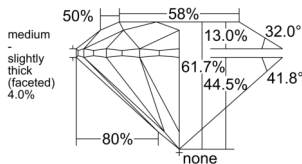

GIA®

FACSIMILE

GIA REPORT 2544252829

Verify this report at GIA.edu

GIA NATURAL DIAMOND DOSSIER®

December 17, 2025
GIA Report Number 2544252829
Shape and Cutting Style ..... Round Brilliant
Measurements ..... 5.29 - 5.31 x 3.27 mm

GRADING RESULTS

Carat Weight ..... 0.56 carat
Color Grade ..... F
Clarity Grade VS1
Cut Grade ..... Excellent

ADDITIONAL GRADING INFORMATION

Polish ..... Excellent
Symmetry ..... Excellent
Fluorescence ..... None
Clarity Characteristics ..... Cloud
Inscription(s): GIA 2544252829

PROPORTIONS

Profile to actual proportions

GRADING SCALES

GIA COLOR SCALE	GIA CLARITY SCALE	GIA CUT SCALE	
D	FLAWLESS	EXCELLENT	
E	INTERNALLY FLAWLESS		
F		VVS₁	VERY GOOD
G	VVS₂		
H	VS₁	GOOD	
I	VS₂		
J	SI₁	FAIR	
K	SI₂		
L	I₁	POOR	
M			
N			
O	I₂		
P			
Q	I₃		
R			
S			
T			
U			
V			
W			
X			
Y			
Z