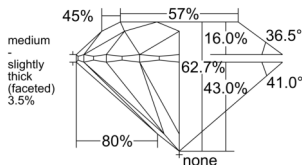

GIA®

FACSIMILE

GIA REPORT 2544249533

Verify this report at GIA.edu

GIA NATURAL DIAMOND DOSSIER®

December 17, 2025
GIA Report Number 2544249533
Shape and Cutting Style ..... Round Brilliant
Measurements ..... 5.23 - 5.27 x 3.30 mm

GRADING RESULTS

Carat Weight ..... 0.56 carat
Color Grade I
Clarity Grade S11
Cut Grade ..... Excellent

ADDITIONAL GRADING INFORMATION

Polish ..... Excellent
Symmetry ..... Excellent
Fluorescence ..... None
Clarity Characteristics ..... Crystal, Cloud, Feather
Inscription(s): GIA 2544249533

PROPORTIONS

Profile to actual proportions