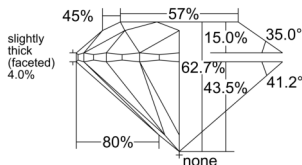

GIA®

FACSIMILE

GIA REPORT 2544249145

Verify this report at GIA.edu

GIA NATURAL DIAMOND DOSSIER®

December 17, 2025
GIA Report Number 2544249145
Shape and Cutting Style ..... Round Brilliant
Measurements ..... 5.37 - 5.40 x 3.38 mm

GRADING RESULTS

Carat Weight ..... 0.60 carat
Color Grade I
Clarity Grade S11
Cut Grade ..... Excellent

ADDITIONAL GRADING INFORMATION

Polish ..... Excellent
Symmetry ..... Excellent
Fluorescence ..... None
Clarity Characteristics ..... Cloud, Crystal, Feather
Inscription(s): GIA 2544249145

PROPORTIONS

Profile to actual proportions