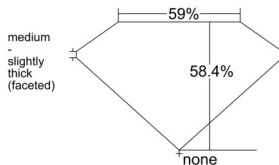

GIA®

FACSIMILE

GIA REPORT 2544248676

Verify this report at GIA.edu

GIA NATURAL DIAMOND DOSSIER®

December 17, 2025
GIA Report Number 2544248676
Shape and Cutting Style ..... Heart Brilliant
Measurements ..... 5.43 x 6.26 x 3.66 mm

GRADING RESULTS

Carat Weight ..... 0.71 carat
Color Grade ..... D
Clarity Grade VS2

ADDITIONAL GRADING INFORMATION

Polish ..... Excellent
Symmetry ..... Excellent
Fluorescence ..... None
Clarity Characteristics ..... Crystal
Inscription(s): GIA 2544248676

PROPORTIONS

Profile not to actual proportions

GRADING SCALES

GIA COLOR SCALE		GIA CLARITY SCALE			
COLORLESS	D	VERY VERY SLIGHTLY INCLUDED	FLAWLESS		
	E		INTERNALLY FLAWLESS		
	F	VERY SLIGHTLY INCLUDED	VVS₁		
	G		VVS₂		
	H		VS₁		
	NEAR COLORLESS	I	SLIGHTLY INCLUDED	VS₂	
		J		SI₁	
		FAINT	K	INCLUDED	SI₂
			L		I₁
			M		I₂
VERT LIGHT	N	INCLUDED	I₃		
	O				
	P				
	Q				
	R				
	S				
LIGHT	T				
	U				
	V				
	W				
	X				
	Y				
	Z