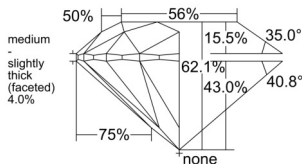

GIA®

FACSIMILE

GIA REPORT 2544243269

Verify this report at GIA.edu

GIA NATURAL DIAMOND DOSSIER®

December 17, 2025
GIA Report Number **2544243269**
Shape and Cutting Style ..... **Round Brilliant**
Measurements ..... **5.86 - 5.89 x 3.65 mm**

GRADING RESULTS

Carat Weight ..... **0.77 carat**
Color Grade ..... **H**
Clarity Grade **S11**
Cut Grade ..... **Excellent**

ADDITIONAL GRADING INFORMATION

Polish ..... **Excellent**
Symmetry ..... **Excellent**
Fluorescence ..... **Strong Blue**
Clarity Characteristics..... **Cloud, Crystal, Feather**
Inscription(s): **GIA 2544243269**

PROPORTIONS

Profile to actual proportions