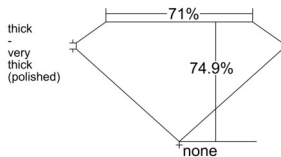

GIA®

FACSIMILE

GIA REPORT 2544241153

Verify this report at GIA.edu

GIA NATURAL DIAMOND DOSSIER®

December 16, 2025
GIA Report Number **2544241153**
Shape and Cutting Style ..... **Square Modified Brilliant**
Measurements ..... **4.18 x 4.17 x 3.12 mm**

GRADING RESULTS

Carat Weight ..... **0.50 carat**
Color Grade ..... **G**
Clarity Grade **VVS1**

ADDITIONAL GRADING INFORMATION

Polish ..... **Excellent**
Symmetry ..... **Very Good**
Fluorescence ..... **None**
Clarity Characteristics ..... **Feather**
Inscription(s): **GIA 2544241153**

PROPORTIONS

Profile not to actual proportions

GRADING SCALES

GIA COLOR SCALE		GIA CLARITY SCALE			
COLORLESS	D	VERY VERY SLIGHTLY INCLUDED	FLAWLESS		
	E		INTERNALLY FLAWLESS		
	F	VERY SLIGHTLY INCLUDED	VVS₁		
	G		VVS₂		
	H		VS₁		
	NEAR COLORLESS	I	SLIGHTLY INCLUDED	VS₂	
		J		SI₁	
		FAINT	K	INCLUDED	SI₂
			L		I₁
			M		I₂
VERT LIGHT			N	INCLUDED	I₃
			O		
			P		
	Q				
LIGHT	R				
	S				
	T				
	U				
	V				
	Z