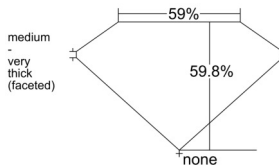

GIA®

FACSIMILE

GIA REPORT 2544214799

Verify this report at GIA.edu

GIA NATURAL DIAMOND DOSSIER®

December 11, 2025
GIA Report Number 2544214799
Shape and Cutting Style ..... Heart Brilliant
Measurements ..... 5.46 x 6.06 x 3.62 mm

GRADING RESULTS

Carat Weight ..... 0.70 carat
Color Grade ..... H
Clarity Grade VS1

ADDITIONAL GRADING INFORMATION

Polish ..... Very Good
Symmetry ..... Very Good
Fluorescence ..... Faint
Clarity Characteristics ..... Feather, Pinpoint
Inscription(s): GIA 2544214799

PROPORTIONS

Profile not to actual proportions

GRADING SCALES

GIA COLOR SCALE		GIA CLARITY SCALE			
COLORLESS	D	VERY VERY SLIGHTLY INCLUDED	FLAWLESS		
	E		INTERNALLY FLAWLESS		
	F	VERY SLIGHTLY INCLUDED	VVS₁		
	G		VVS₂		
	H		VS₁		
	NEAR COLORLESS	I	SLIGHTLY INCLUDED	VS₂	
		J		SI₁	
		FAINT	K	INCLUDED	SI₂
			L		I₁
			M		I₂
VERT LIGHT	N	INCLUDED	I₃		
	O				
	P				
	Q				
	R				
	S				
LIGHT	T				
	U				
	V				
	W				
X					
Y					
Z