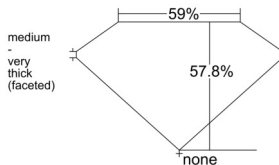

GIA®

FACSIMILE

GIA REPORT 2544214745

Verify this report at GIA.edu

GIA NATURAL DIAMOND DOSSIER®

December 11, 2025
GIA Report Number 2544214745
Shape and Cutting Style ..... Heart Brilliant
Measurements ..... 5.35 x 6.16 x 3.56 mm

GRADING RESULTS

Carat Weight ..... 0.70 carat
Color Grade ..... J
Clarity Grade VS1

ADDITIONAL GRADING INFORMATION

Polish ..... Excellent
Symmetry ..... Very Good
Fluorescence ..... None
Clarity Characteristics..... Cloud, Feather, Indented Natural
Inscription(s): GIA 2544214745

PROPORTIONS

Profile not to actual proportions

GRADING SCALES

GIA COLOR SCALE		GIA CLARITY SCALE	
COLORLESS	D	VERY VERY SLIGHTLY INCLUDED	FLAWLESS
	E		INTERNALLY FLAWLESS
	F		VVS₁
	G		VVS₂
	H		VS₁
	I		VS₂
	J		SI₁
	K		SI₂
	L		I₁
	M		I₂
NEAR COLORLESS	N	SLIGHTLY INCLUDED	I₃
	O		
	P		
	Q		
FAINT	R		
	S		
	T		
	U		
VERT LIGHT	V		
	W		
	X		
	Y		
LIGHT	Z