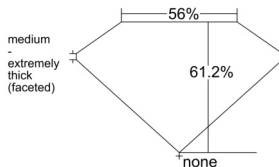

GIA®

FACSIMILE

GIA REPORT 2544197215

Verify this report at GIA.edu

GIA NATURAL DIAMOND DOSSIER®

December 10, 2025
GIA Report Number 2544197215
Shape and Cutting Style ..... Heart Brilliant
Measurements ..... 5.20 x 6.05 x 3.70 mm

GRADING RESULTS

Carat Weight ..... 0.70 carat
Color Grade L
Clarity Grade VS2

ADDITIONAL GRADING INFORMATION

Polish ..... Excellent
Symmetry ..... Very Good
Fluorescence ..... Faint
Clarity Characteristics ..... Crystal, Feather, Cavity
Inscription(s): GIA 2544197215

PROPORTIONS

Profile not to actual proportions

GRADING SCALES

GIA COLOR SCALE		GIA CLARITY SCALE			
COLORLESS	D	VERY VERY SLIGHTLY INCLUDED	FLAWLESS		
	E		INTERNALLY FLAWLESS		
	F	VERY SLIGHTLY INCLUDED	VVS₁		
	G		VVS₂		
	H		VS₁		
	NEAR COLORLESS	I	SLIGHTLY INCLUDED	VS₂	
		J		SI₁	
		FAINT	K	INCLUDED	SI₂
			L		I₁
			M		I₂
VERT LIGHT	N	NOT GRADED	I₃		
	O				
	P				
	Q				
	R				
LIGHT	S				
	T				
	U				
	V				
	Z