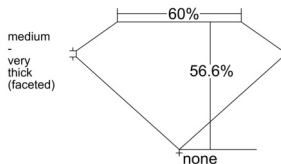

GIA®

FACSIMILE

GIA REPORT 2544187942

Verify this report at GIA.edu

GIA NATURAL DIAMOND DOSSIER®

December 09, 2025
GIA Report Number 2544187942
Shape and Cutting Style ..... Heart Brilliant
Measurements ..... 5.25 x 6.17 x 3.49 mm

GRADING RESULTS

Carat Weight ..... 0.70 carat
Color Grade ..... H
Clarity Grade SI2

ADDITIONAL GRADING INFORMATION

Polish ..... Excellent
Symmetry ..... Very Good
Fluorescence ..... None
Clarity Characteristics..... Crystal, Cloud, Feather
Inscription(s): GIA 2544187942

PROPORTIONS

Profile not to actual proportions

GRADING SCALES

GIA COLOR SCALE		GIA CLARITY SCALE			
COLORLESS	D	VERY VERY SLIGHTLY INCLUDED	FLAWLESS		
	E		INTERNALLY FLAWLESS		
	F	VERY SLIGHTLY INCLUDED	VVS₁		
	G		VVS₂		
	H		VS₁		
	NEAR COLORLESS	I	SLIGHTLY INCLUDED	VS₂	
		J		SI₁	
		FAINT	K	INCLUDED	SI₂
			L		I₁
			M		I₂
VERT LIGHT	N	LIGHT	I₃		
	O				
	P				
	Q				
	R