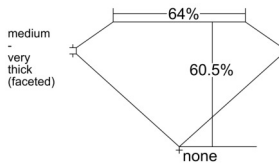

GIA®

FACSIMILE

GIA REPORT 2544180950

Verify this report at gia.edu

GIA NATURAL DIAMOND DOSSIER®

December 06, 2025
GIA Report Number 2544180950
Shape and Cutting Style ..... Heart Brilliant
Measurements ..... 5.29 x 6.12 x 3.70 mm

GRADING RESULTS

Carat Weight ..... 0.75 carat
Color Grade I
Clarity Grade VVS1

ADDITIONAL GRADING INFORMATION

Polish ..... Excellent
Symmetry ..... Very Good
Fluorescence ..... Medium Blue
Clarity Characteristics..... Cloud, Feather, Surface Graining
Inscription(s): GIA 2544180950

PROPORTIONS

Profile not to actual proportions

GRADING SCALES

GIA COLOR SCALE		GIA CLARITY SCALE			
COLORLESS	D	VERY VERY SLIGHTLY INCLUDED	FLAWLESS		
	E		INTERNALLY FLAWLESS		
	F	VERY SLIGHTLY INCLUDED	VVS₁		
	G		VVS₂		
	H		VS₁		
	NEAR COLORLESS	I	SLIGHTLY INCLUDED	VS₂	
		J		SI₁	
		FAINT	K	INCLUDED	SI₂
			L		I₁
			M		I₂
VERT LIGHT	N	LIGHT	I₃		
	O				
	P				
	Q				
	R