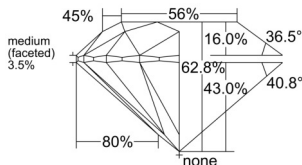

GIA®

FACSIMILE

GIA REPORT 2544179226

Verify this report at GIA.edu

GIA NATURAL DIAMOND DOSSIER®

December 24, 2025
GIA Report Number 2544179226
Shape and Cutting Style ..... Round Brilliant
Measurements ..... 5.11 - 5.15 x 3.22 mm

GRADING RESULTS

Carat Weight ..... 0.52 carat
Color Grade ..... F
Clarity Grade ..... Flawless
Cut Grade ..... Excellent

ADDITIONAL GRADING INFORMATION

Polish ..... Excellent
Symmetry ..... Excellent
Fluorescence ..... None
Clarity Characteristics ..... None
Inscription(s): GIA 2544179226

PROPORTIONS

Profile to actual proportions

GRADING SCALES

GIA COLOR SCALE

COLORED	D
	E
	F
	G
	H
	I
	J
NEAR COLORLESS	K
	L
FAIN	M
	N
	O
	P
VERY LIGHT	Q
	R
	S
	T
	U
	V
	W
	X
	Y
LIGHT	Z

GIA CLARITY SCALE

VERY VERY SLIGHTLY INCLUDED	FLAWLESS
	INTERNALLY FLAWLESS
VERY SLIGHTLY INCLUDED	VVS₁
	VVS₂
SLIGHTLY INCLUDED	VS₁
	VS₂
INCLUDED	SI₁
	SI₂
	I₁
	I₂
	I₃

GIA CUT SCALE

EXCELLENT
VERY GOOD
GOOD
FAIR
POOR