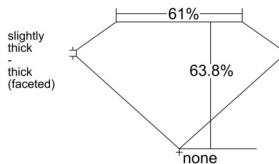

GIA®

FACSIMILE

GIA REPORT 2544175935

Verify this report at GIA.edu

GIA NATURAL DIAMOND DOSSIER®

December 08, 2025
GIA Report Number 2544175935
Shape and Cutting Style ..... Heart Brilliant
Measurements ..... 5.53 x 6.66 x 4.25 mm

GRADING RESULTS

Carat Weight ..... 0.90 carat
Color Grade ..... K
Clarity Grade SI1

ADDITIONAL GRADING INFORMATION

Polish ..... Excellent
Symmetry ..... Very Good
Fluorescence ..... None
Clarity Characteristics ..... Feather
Inscription(s): GIA 2544175935

PROPORTIONS

Profile not to actual proportions

GRADING SCALES

GIA COLOR SCALE		GIA CLARITY SCALE			
COLORLESS	D	VERY VERY SLIGHTLY INCLUDED	FLAWLESS		
	E		INTERNALLY FLAWLESS		
	F	VERY SLIGHTLY INCLUDED	VVS₁		
	G		VVS₂		
	H		VS₁		
	NEAR COLORLESS	I	SLIGHTLY INCLUDED	VS₂	
		J		SI₁	
		FAINT	K	INCLUDED	SI₂
			L		I₁
			M		I₂
VERT LIGHT	N	INCLUDED	I₃		
	O				
	P				
	Q				
	R				
LIGHT	S				
	T				
	U				
	V				
	W				
X					
Y					
Z