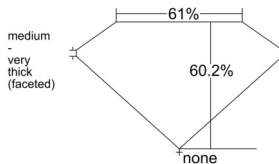

GIA®

FACSIMILE

GIA REPORT 2544172918

Verify this report at GIA.edu

GIA NATURAL DIAMOND DOSSIER®

December 08, 2025
GIA Report Number 2544172918
Shape and Cutting Style ..... Heart Brilliant
Measurements ..... 4.88 x 5.43 x 3.27 mm

GRADING RESULTS

Carat Weight ..... 0.50 carat
Color Grade ..... E
Clarity Grade VVS2

ADDITIONAL GRADING INFORMATION

Polish ..... Excellent
Symmetry ..... Very Good
Fluorescence ..... Faint
Clarity Characteristics ..... Feather
Inscription(s): GIA 2544172918

PROPORTIONS

Profile not to actual proportions

GRADING SCALES

GIA COLOR SCALE		GIA CLARITY SCALE			
COLORLESS	D	VERY VERY SLIGHTLY INCLUDED	FLAWLESS		
	E		INTERNALLY FLAWLESS		
	F	VERY SLIGHTLY INCLUDED	VVS₁		
	G		VVS₂		
	H		VS₁		
	NEAR COLORLESS	I	SLIGHTLY INCLUDED	VS₂	
		J		SI₁	
		FAINT	K	INCLUDED	SI₂
			L		I₁
			M		I₂
VERT LIGHT	N	INCLUDED	I₃		
	O				
	P				
	Q				
	R				
LIGHT	S				
	T				
	U				
	V				
	W				
X					
Y					
Z