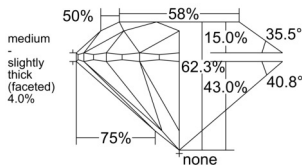

GIA®

FACSIMILE

GIA REPORT 2544170381

Verify this report at GIA.edu

GIA NATURAL DIAMOND DOSSIER®

December 15, 2025
GIA Report Number 2544170381
Shape and Cutting Style ..... Round Brilliant
Measurements ..... 5.33 - 5.37 x 3.33 mm

GRADING RESULTS

Carat Weight ..... 0.60 carat
Color Grade ..... H
Clarity Grade S11
Cut Grade ..... Excellent

ADDITIONAL GRADING INFORMATION

Polish ..... Excellent
Symmetry ..... Very Good
Fluorescence ..... None
Clarity Characteristics ..... Crystal
Inscription(s): GIA 2544170381

PROPORTIONS

GRADING SCALES

GIA COLOR SCALE

COLORED	D
	E
	F
	G
	H
	I
	J
NEAR COLORLESS	K
	L
	M
Faint	N
	O
	P
	Q
	R
	S
	T
	U
	V
	W
	X
	Y
Light	Z

GIA CLARITY SCALE

VERY VERY SLIGHTLY INCLUDED	FLAWLESS
	INTERNALLY FLAWLESS
VERY SLIGHTLY INCLUDED	VVS₁
	VVS₂
SLIGHTLY INCLUDED	VS₁
	VS₂
INCLUDED	SI₁
	SI₂
INCLUDED	I₁
	I₂
	I₃

GIA CUT SCALE

EXCELLENT
VERY GOOD
GOOD
FAIR
POOR