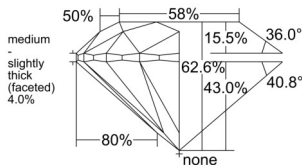

GIA®

FACSIMILE

GIA REPORT 2544170291

Verify this report at GIA.edu

GIA NATURAL DIAMOND DOSSIER®

December 08, 2025
GIA Report Number 2544170291
Shape and Cutting Style ..... Round Brilliant
Measurements ..... 5.87 - 5.91 x 3.69 mm

GRADING RESULTS

Carat Weight ..... 0.80 carat
Color Grade ..... J
Clarity Grade S11
Cut Grade ..... Excellent

ADDITIONAL GRADING INFORMATION

Polish ..... Excellent
Symmetry ..... Excellent
Fluorescence ..... Faint
Clarity Characteristics ..... Crystal
Inscription(s): GIA 2544170291

PROPORTIONS

GRADING SCALES

GIA COLOR SCALE

COLOREDNESS	D
	E
	F
	G
	H
	I
	J
NEAR COLORLESS	K
	L
	M
FAINTE	N
	O
	P
	Q
VERY LIGHT	R
	S
	T
	U
	V
	W
	X
	Y
LIGHT	Z

GIA CLARITY SCALE

VERY VERY SLIGHTLY INCLUDED	FLAWLESS
	INTERNALLY FLAWLESS
VERY SLIGHTLY INCLUDED	VVS₁
	VVS₂
SLIGHTLY INCLUDED	VS₁
	VS₂
INCLUDED	SI₁
	SI₂
	I₁
	I₂
	I₃

GIA CUT SCALE

EXCELLENT
VERY GOOD
GOOD
FAIR
POOR