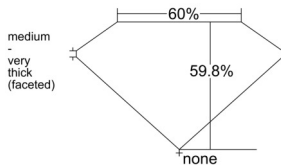

GIA®

FACSIMILE

GIA REPORT 2544170200

Verify this report at GIA.edu

GIA NATURAL DIAMOND DOSSIER®

December 05, 2025
GIA Report Number 2544170200
Shape and Cutting Style ..... Heart Brilliant
Measurements ..... 5.37 x 6.26 x 3.75 mm

GRADING RESULTS

Carat Weight ..... 0.72 carat
Color Grade ..... G
Clarity Grade VS2

ADDITIONAL GRADING INFORMATION

Polish ..... Excellent
Symmetry ..... Excellent
Fluorescence ..... None
Clarity Characteristics ..... Crystal, Cloud
Inscription(s): GIA 2544170200

PROPORTIONS

Profile not to actual proportions

GRADING SCALES

GIA COLOR SCALE		GIA CLARITY SCALE	
COLORLESS	D	VERY VERY SLIGHTLY INCLUDED	FLAWLESS
	E		INTERNALLY FLAWLESS
	F		VVS₁
	G		VVS₂
	H		VS₁
	I		VS₂
	J		SI₁
	K		SI₂
	L		I₁
	M		I₂
NEAR COLORLESS	N	SLIGHTLY INCLUDED	I₃
	O		
	P		
	Q		
FAINT	R		
	S		
	T		
	U		
VERT LIGHT	V		
	W		
	X		
	Y		
LIGHT	Z