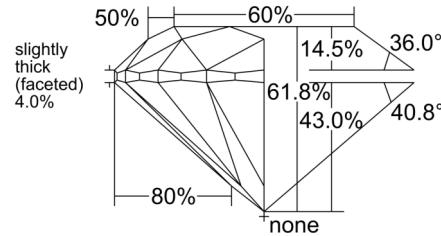

GIA NATURAL DIAMOND GRADING REPORT

December 08, 2025

GIA Report Number 2544162261

Shape and Cutting Style Round Brilliant

Measurements 6.35 - 6.39 x 3.93 mm

GRADING RESULTS

Carat Weight 1.01 carat

Color Grade D

Clarity Grade VVS2

Cut Grade Excellent

ADDITIONAL GRADING INFORMATION

Polish Very Good

Symmetry Excellent

Fluorescence None

Inscription(s): GIA 2544162261

Comments: Additional pinpoints are not shown.

PROPORTIONS

Profile to actual proportions

CLARITY CHARACTERISTICS

KEY TO SYMBOLS*

- Pinpoint
- ∖ Needle
- ∩ Feather

* Red symbols denote internal characteristics (inclusions). Green or black symbols denote external characteristics (blemishes). Diagram is an approximate representation of the diamond, and symbols shown indicate type, position, and approximate size of clarity characteristics. All clarity characteristics may not be shown. Details of finish are not shown.