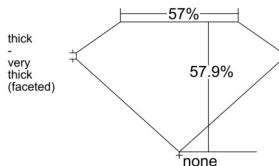

GIA®

FACSIMILE

GIA REPORT 2544158171

Verify this report at GIA.edu

GIA NATURAL DIAMOND DOSSIER®

December 05, 2025
GIA Report Number 2544158171
Shape and Cutting Style ..... Heart Brilliant
Measurements ..... 5.18 x 5.79 x 3.35 mm

GRADING RESULTS

Carat Weight ..... 0.60 carat
Color Grade ..... J
Clarity Grade VVS1

ADDITIONAL GRADING INFORMATION

Polish ..... Excellent
Symmetry ..... Excellent
Fluorescence ..... None
Clarity Characteristics ..... Pinpoint, Feather
Inscription(s): GIA 2544158171

PROPORTIONS

Profile not to actual proportions

GRADING SCALES

GIA COLOR SCALE		GIA CLARITY SCALE	
COLORLESS	D	VERY VERY SLIGHTLY INCLUDED	FLAWLESS
	E		INTERNALLY FLAWLESS
	F		VVS₁
	G		VVS₂
	H		VS₁
	I		VS₂
	J		SI₁
	K		SI₂
	L		I₁
	M		I₂
NEAR COLORLESS	N	SLIGHTLY INCLUDED	I₃
	O		
	P		
	Q		
FAINT	R		
	S		
	T		
	U		
VERT LIGHT	V		
	W		
	X		
	Y		
LIGHT	Z