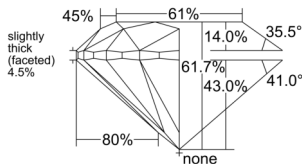

GIA®

FACSIMILE

GIA REPORT 2544149541

Verify this report at GIA.edu

GIA NATURAL DIAMOND DOSSIER®

December 04, 2025
GIA Report Number 2544149541
Shape and Cutting Style ..... Round Brilliant
Measurements ..... 5.02 - 5.06 x 3.11 mm

GRADING RESULTS

Carat Weight ..... 0.50 carat
Color Grade ..... E
Clarity Grade VVS1
Cut Grade ..... Excellent

ADDITIONAL GRADING INFORMATION

Polish ..... Excellent
Symmetry ..... Excellent
Fluorescence ..... None
Clarity Characteristics ..... Pinpoint, Internal Graining
Inspection(s): GIA 2544149541

PROPORTIONS

Profile to actual proportions