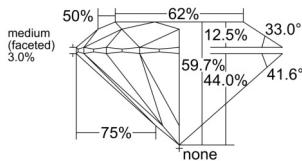

GIA®

FACSIMILE

GIA REPORT 2544133071

Verify this report at GIA.edu

GIA NATURAL DIAMOND DOSSIER®

December 01, 2025
GIA Report Number 2544133071
Shape and Cutting Style ..... Round Brilliant
Measurements ..... 5.16 - 5.19 x 3.09 mm

GRADING RESULTS

Carat Weight ..... 0.50 carat
Color Grade ..... F
Clarity Grade VVS1
Cut Grade ..... Excellent

ADDITIONAL GRADING INFORMATION

Polish ..... Excellent
Symmetry ..... Excellent
Fluorescence ..... None
Clarity Characteristics ..... Pinpoint, Cloud, Feather
Inscription(s): GIA 2544133071

PROPORTIONS

Profile to actual proportions

GRADING SCALES

GIA COLOR SCALE	GIA CLARITY SCALE	GIA CUT SCALE
D	FLAWLESS	EXCELLENT
E	INTERNALLY FLAWLESS	
F	VVS₁	VERY GOOD
G		
H	VS₁	GOOD
I		
J	SI₁	FAIR
K		
L	I₁	POOR
M		
N	I₂	
O		
P	I₃	
Q		
R		
S		
T		
U		
V		
W		
X		
Y		
Z