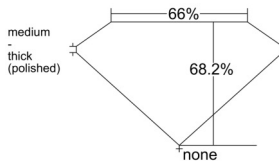

GIA®

FACSIMILE

GIA REPORT 2544127639

Verify this report at GIA.edu

GIA NATURAL DIAMOND DOSSIER®

December 02, 2025
GIA Report Number 2544127639
Shape and Cutting Style ..... Emerald Cut
Measurements ..... 4.51 x 3.08 x 2.10 mm

GRADING RESULTS

Carat Weight ..... 0.30 carat
Color Grade ..... G
Clarity Grade VVS1

ADDITIONAL GRADING INFORMATION

Polish ..... Very Good
Symmetry ..... Good
Fluorescence ..... None
Clarity Characteristics ..... Pinpoint, Surface Graining
Inscription(s): GIA 2544127639

PROPORTIONS

Profile not to actual proportions

GRADING SCALES

GIA COLOR SCALE		GIA CLARITY SCALE			
COLORLESS	D	VERY VERY SLIGHTLY INCLUDED	FLAWLESS		
	E		INTERNALLY FLAWLESS		
	F	VERY SLIGHTLY INCLUDED	VVS₁		
	G		VVS₂		
	H		VS₁		
	NEAR COLORLESS	I	SLIGHTLY INCLUDED	VS₂	
		J		SI₁	
		FAINT	K	INCLUDED	SI₂
			L		I₁
			M		I₂
VERT LIGHT	N	LIGHT	I₃		
	O				
	P				
	Q				
	R