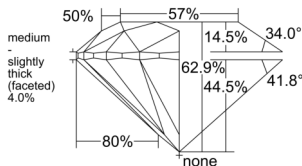

GIA®

FACSIMILE

GIA REPORT 2544124558

Verify this report at GIA.edu

GIA NATURAL DIAMOND DOSSIER®

December 01, 2025
GIA Report Number 2544124558
Shape and Cutting Style ..... Round Brilliant
Measurements ..... 4.31 - 4.35 x 2.72 mm

GRADING RESULTS

Carat Weight ..... 0.31 carat
Color Grade ..... G
Clarity Grade VVS1
Cut Grade ..... Excellent

ADDITIONAL GRADING INFORMATION

Polish ..... Excellent
Symmetry ..... Excellent
Fluorescence ..... Medium Blue
Clarity Characteristics ..... Cloud, Pinpoint, Feather
Inscription(s): GIA 2544124558

PROPORTIONS

Profile to actual proportions

GRADING SCALES

GIA COLOR SCALE	GIA CLARITY SCALE	GIA CUT SCALE	
D	FLAWLESS	EXCELLENT	
E	INTERNALLY FLAWLESS		
F		VVS₁	VERY GOOD
G	VVS₂		
H	VS₁	GOOD	
I	VS₂		
J	SI₁	FAIR	
K	SI₂		
L	I₁	POOR	
M			
N	I₂		
O			
P	I₃		
Q			
R			
S			
T			
U			
V			
W			
X			
Y			
Z