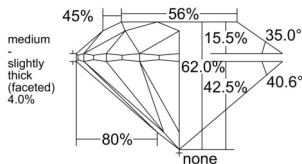

GIA®

FACSIMILE

GIA REPORT 2544121492

Verify this report at GIA.edu

GIA NATURAL DIAMOND DOSSIER®

November 28, 2025
GIA Report Number 2544121492
Shape and Cutting Style ..... Round Brilliant
Measurements ..... 4.37 - 4.40 x 2.72 mm

GRADING RESULTS

Carat Weight ..... 0.32 carat
Color Grade ..... K
Clarity Grade VS2
Cut Grade ..... Excellent

ADDITIONAL GRADING INFORMATION

Polish ..... Excellent
Symmetry ..... Excellent
Fluorescence ..... Faint
Clarity Characteristics ..... Crystal, Cloud
Inscription(s): GIA 2544121492

PROPORTIONS

GRADING SCALES

GIA COLOR SCALE	GIA CLARITY SCALE	GIA CUT SCALE
COLORESS	FLAWLESS	EXCELLENT
D	INTERNALLY FLAWLESS	
E	VVS₁	VERY GOOD
F		
G	VS₁	GOOD
H		
I	SI₁	FAIR
J		
K	I₁	POOR
L		
M	I₂	
N		
O	I₃	
P		
Q		
R		
S		
T		
U		
V		
W		
X		
Y		
Z