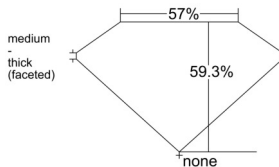

GIA®

FACSIMILE

GIA REPORT 2544110087

Verify this report at GIA.edu

GIA NATURAL DIAMOND DOSSIER®

November 27, 2025
GIA Report Number 2544110087
Shape and Cutting Style ..... Heart Brilliant
Measurements ..... 4.89 x 5.46 x 3.24 mm

GRADING RESULTS

Carat Weight ..... 0.50 carat
Color Grade ..... G
Clarity Grade VS2

ADDITIONAL GRADING INFORMATION

Polish ..... Very Good
Symmetry ..... Excellent
Fluorescence ..... None
Clarity Characteristics ..... Crystal
Inscription(s): GIA 2544110087

PROPORTIONS

Profile not to actual proportions

GRADING SCALES

GIA COLOR SCALE		GIA CLARITY SCALE			
COLORLESS	D	VERY VERY SLIGHTLY INCLUDED	FLAWLESS		
	E		INTERNALLY FLAWLESS		
	F	VERY SLIGHTLY INCLUDED	VS₁		
	G		VS₂		
	H		VS₁		
	NEAR COLORLESS	I	SLIGHTLY INCLUDED	SI₁	
		J		SI₂	
		FAINT	K	INCLUDED	I₁
			L		I₂
			M		I₃
VERT LIGHT	N				
	O				
	P				
	Q				
	R				
	S				
	T				
LIGHT	U				
	V				
	W				
	X				
Y					
Z