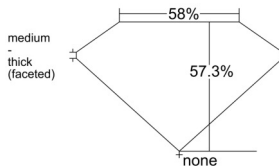

GIA®

FACSIMILE

GIA REPORT 2544086805

Verify this report at GIA.edu

GIA NATURAL DIAMOND DOSSIER®

November 25, 2025
GIA Report Number 2544086805
Shape and Cutting Style ..... Heart Brilliant
Measurements ..... 5.34 x 6.28 x 3.60 mm

GRADING RESULTS

Carat Weight ..... 0.71 carat
Color Grade ..... H
Clarity Grade VS1

ADDITIONAL GRADING INFORMATION

Polish ..... Excellent
Symmetry ..... Excellent
Fluorescence ..... Faint
Clarity Characteristics..... Crystal, Cloud, Pinpoint
Inscription(s): GIA 2544086805

PROPORTIONS

Profile not to actual proportions

GRADING SCALES

GIA COLOR SCALE		GIA CLARITY SCALE			
COLORLESS	D	VERY VERY SLIGHTLY INCLUDED	FLAWLESS		
	E		INTERNALLY FLAWLESS		
	F	VERY SLIGHTLY INCLUDED	VS₁		
	G		VS₂		
	H		VS₁		
	NEAR COLORLESS	I	SLIGHTLY INCLUDED	VS₂	
		J		SI₁	
		FAINT	K	INCLUDED	SI₂
			L		I₁
			M		I₂
VERT LIGHT	N	LIGHT	I₃		
	O				
	P				
	Q				
	R