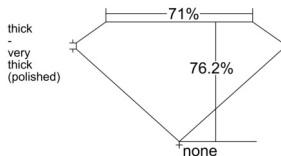

GIA®

FACSIMILE

GIA REPORT 2544072176

Verify this report at GIA.edu

GIA NATURAL DIAMOND DOSSIER®

November 24, 2025
GIA Report Number **2544072176**
Shape and Cutting Style ..... **Square Modified Brilliant**
Measurements ..... **4.95 x 4.81 x 3.67 mm**

GRADING RESULTS

Carat Weight ..... **0.81 carat**
Color Grade ..... **M**
Clarity Grade **VVS1**

ADDITIONAL GRADING INFORMATION

Polish ..... **Excellent**
Symmetry ..... **Excellent**
Fluorescence ..... **Faint**
Clarity Characteristics..... **Needle, Pinpoint, Feather**
Inscription(s): **GIA 2544072176**

PROPORTIONS

Profile not to actual proportions

GRADING SCALES

GIA COLOR SCALE		GIA CLARITY SCALE			
COLORLESS	D	VERY VERY SLIGHTLY INCLUDED	FLAWLESS		
	E		INTERNALLY FLAWLESS		
	F	VERY SLIGHTLY INCLUDED	VVS₁		
	G		VVS₂		
	H		VS₁		
	NEAR COLORLESS	I	SLIGHTLY INCLUDED	VS₂	
		J		SI₁	
		FAINT	K	INCLUDED	SI₂
			L		I₁
			M		I₂
VERT LIGHT	N	LIGHT	I₃		
	O				
	P				
	Q				
	R