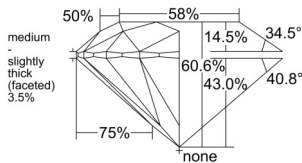

GIA®

FACSIMILE

GIA REPORT 2544068691

Verify this report at GIA.edu

GIA NATURAL DIAMOND DOSSIER®

November 21, 2025
GIA Report Number 2544068691
Shape and Cutting Style ..... Round Brilliant
Measurements ..... 5.47 - 5.49 x 3.32 mm

GRADING RESULTS

Carat Weight ..... 0.61 carat
Color Grade I
Clarity Grade SI1
Cut Grade ..... Excellent

ADDITIONAL GRADING INFORMATION

Polish ..... Excellent
Symmetry ..... Excellent
Fluorescence ..... Faint
Clarity Characteristics ..... Cloud, Crystal
Inscription(s): GIA 2544068691

PROPORTIONS

Profile to actual proportions

GRADING SCALES

GIA COLOR SCALE

COLOURESS	D
	E
	F
	G
	H
	I
	J
NEAR COLOURESS	K
	L
FAIN	M
	N
	O
	P
VERY FAINT	Q
	R
	S
	T
	U
	V
	W
	X
	Y
LIGHT	Z

GIA CLARITY SCALE

FLAWLESS	VERY VERY SLIGHTLY INCLUDED	VS₁	VS₂	SI₁	SI₂	I₁	I₂	I₃			
									VERY SLIGHTLY INCLUDED	SLIGHTLY INCLUDED	INCLUDED

GIA CUT SCALE

EXCELLENT
VERY GOOD
GOOD
FAIR
POOR