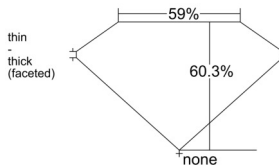

GIA®

FACSIMILE

GIA REPORT 2544042275

Verify this report at GIA.edu

GIA NATURAL DIAMOND DOSSIER®

November 21, 2025
GIA Report Number 2544042275
Shape and Cutting Style ..... Heart Brilliant
Measurements ..... 4.90 x 5.49 x 3.31 mm

GRADING RESULTS

Carat Weight ..... 0.50 carat
Color Grade ..... G
Clarity Grade VS2

ADDITIONAL GRADING INFORMATION

Polish ..... Excellent
Symmetry ..... Excellent
Fluorescence ..... Faint
Clarity Characteristics ..... Cloud, Crystal, Feather
Inscription(s): GIA 2544042275

PROPORTIONS

Profile not to actual proportions

GRADING SCALES

GIA COLOR SCALE		GIA CLARITY SCALE			
COLORLESS	D	VERY VERY SLIGHTLY INCLUDED	FLAWLESS		
	E		INTERNALLY FLAWLESS		
	F	VERY SLIGHTLY INCLUDED	VVS₁		
	G		VVS₂		
	H		VS₁		
	NEAR COLORLESS	I	SLIGHTLY INCLUDED	VS₂	
		J		SI₁	
		FAINT	K	INCLUDED	SI₂
			L		I₁
			M		I₂
VERT LIGHT	N	LIGHT	I₃		
	O				
	P				
	Q				
	R